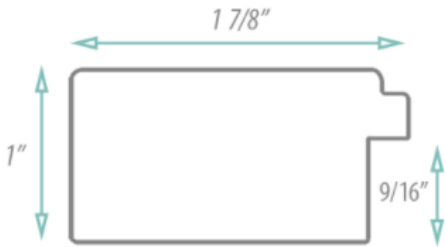

SPECIFICATION SHEET

FRAMED MIRROR
MODEL#: FM 79963-15X30

FRAMED MIRRORS COLLECTION

- FEATURES:**
- ONE 15X30" HIGH RESOLUTION SILVER PLATE GLASS MIRROR SIZE W/ DECORATIVE FRAME.
 - "WALL HUGGER" HANGER FOR MOUNTING INCLUDED.
 - STANDARD MOUNTING STYLE IS VERTICAL. FOR HORIZONTAL, PLEASE SPECIFY WHEN ORDERING.
 - PACKED IN FOUR WALL (FOLDED DOUBLE WALL) CORRUGATION.
 - STYLE: MODERN
 - COLOR: WHITE
 - FINISH: MATTE

- MIRROR FINISHES:**
- FLAT POLISHED EDGE
 - BEVELED EDGE

OVERALL SIZE DIMENSION: 19" WIDE X 34" HIGH X 1" DEEP